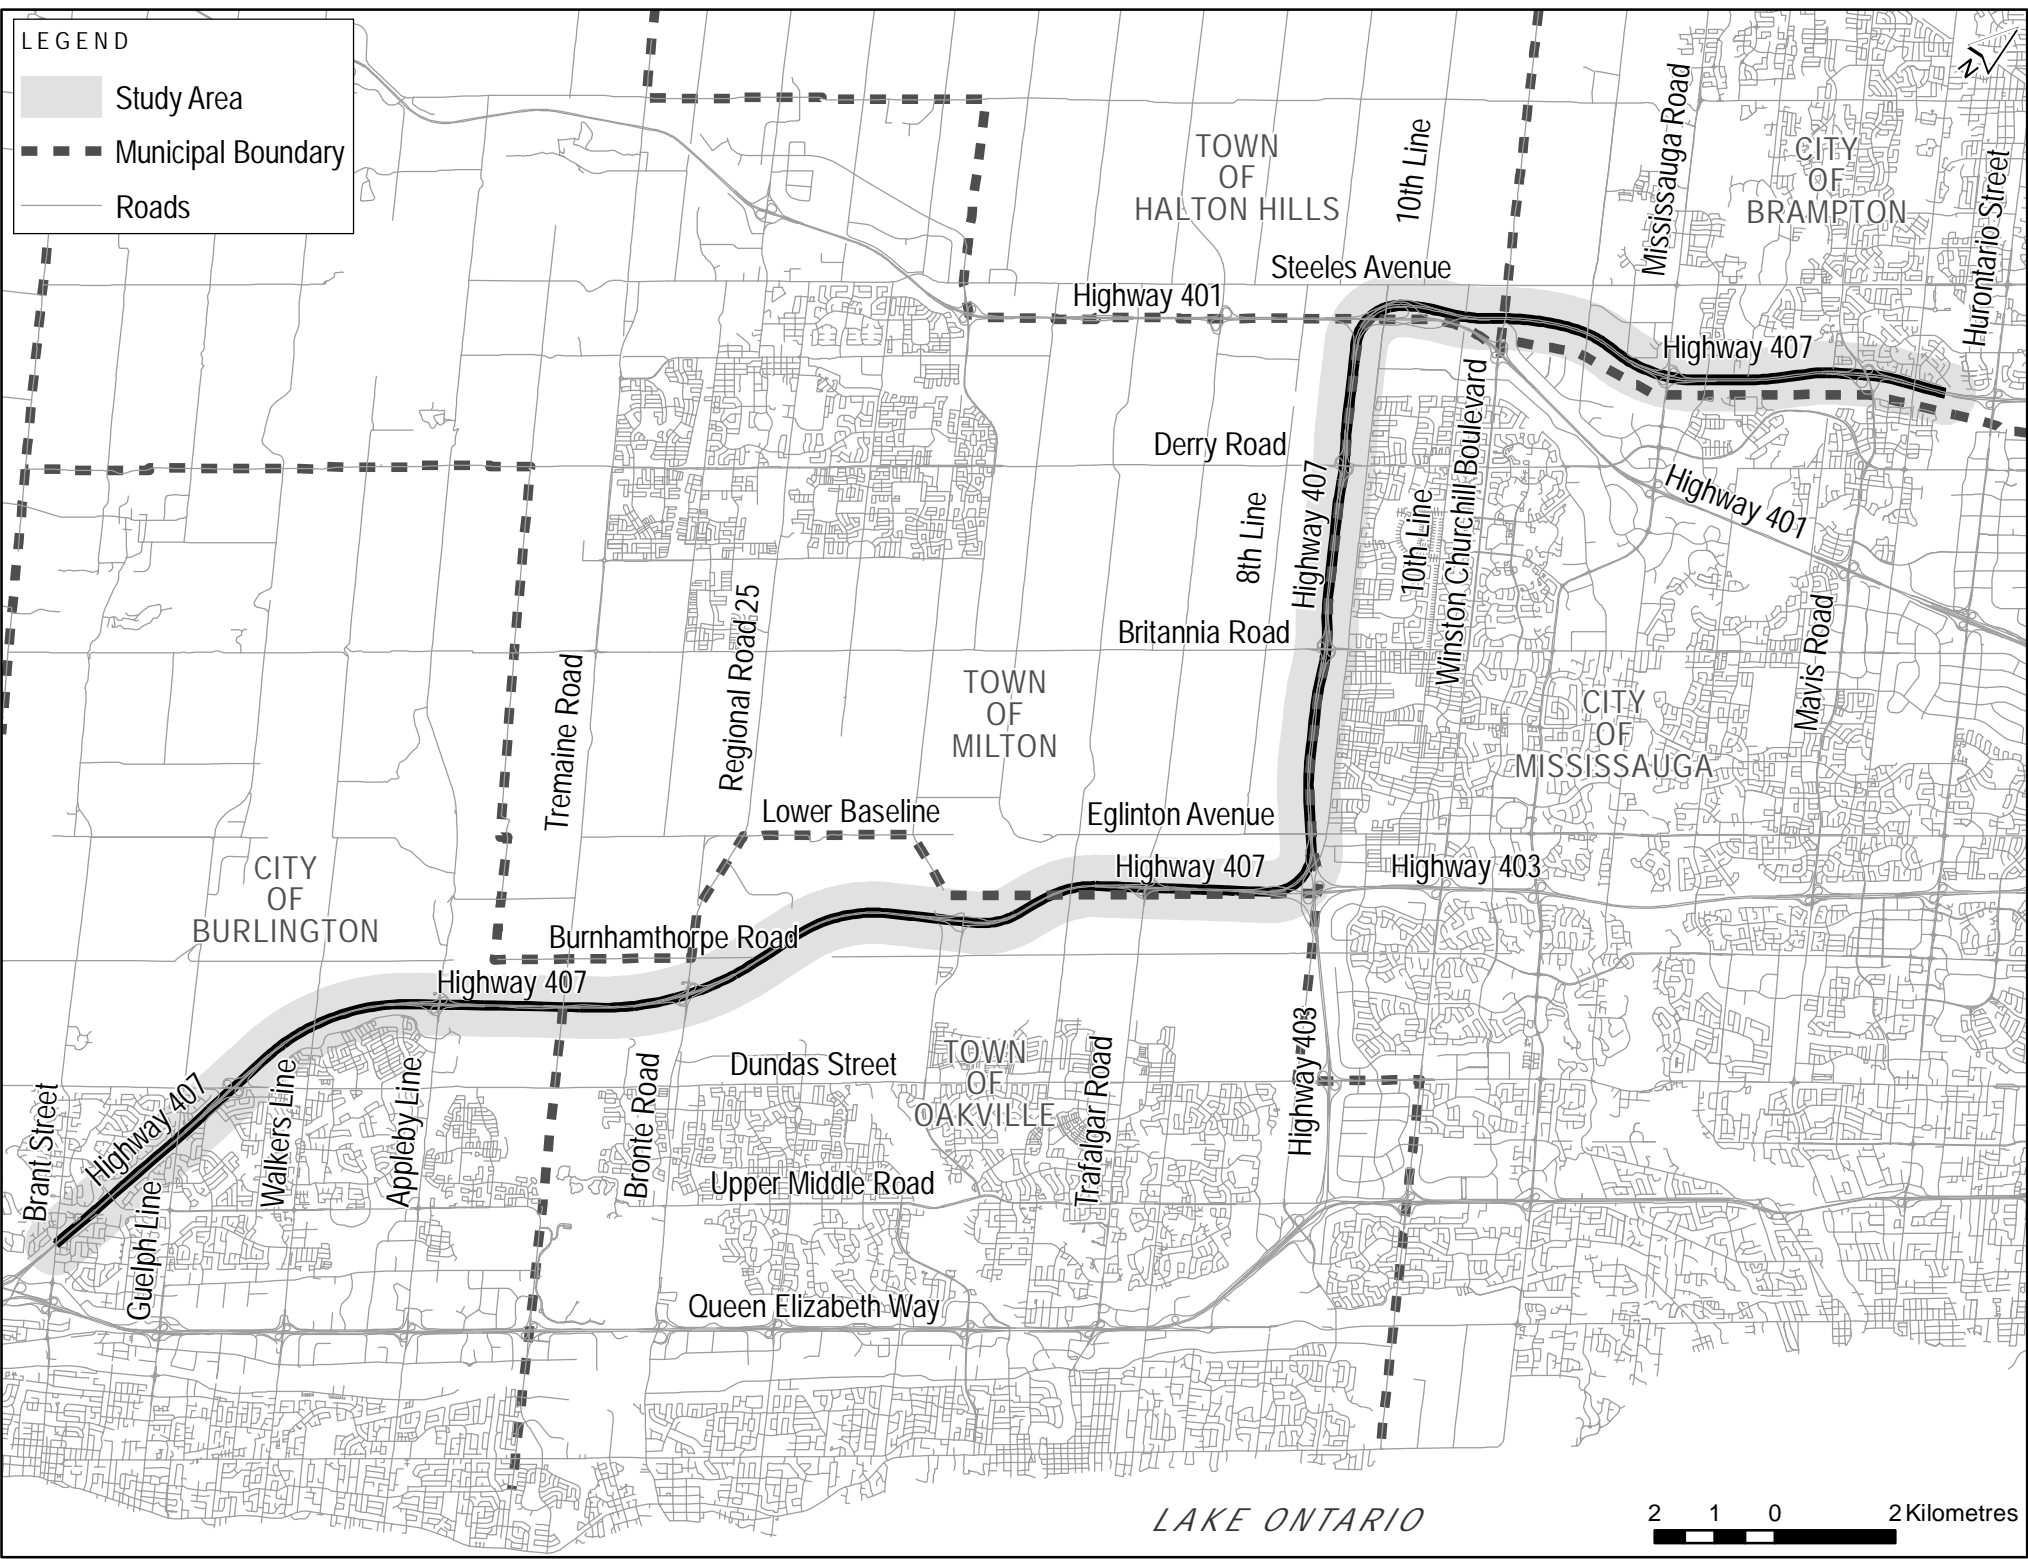

LEGEND

-  Study Area
-  Municipal Boundary
-  Roads

LAKE ONTARIO